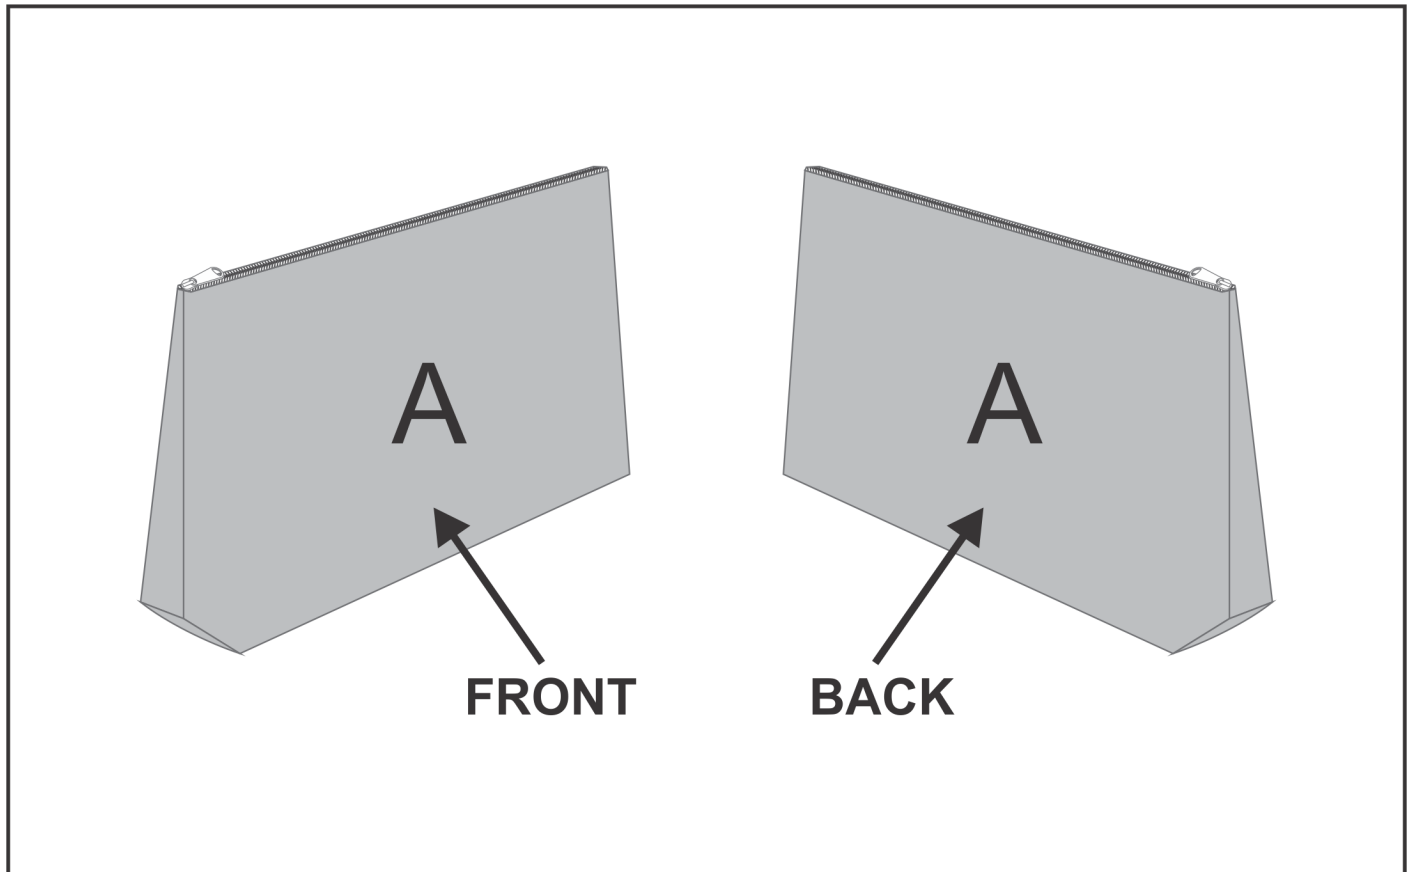

SG-HP-60-G

PPS Hoppla Kosi Mini Toiletry Bag

Need to know:

- Includes 1-Position Sublimation (setup fees apply)
- **Please Note: We cannot guarantee 100% logo Alignment on all Brandable Panels.**

Branding Options:

Position A

1. Bespoke CMT - 1 (CPSUB-A)
Full Colour
Size: 241mm wide x 315mm high